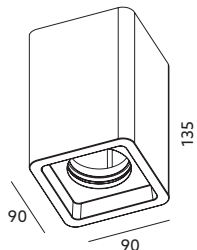

OPRAWY SUFITOWE / CEILING LAMPS

NAOS