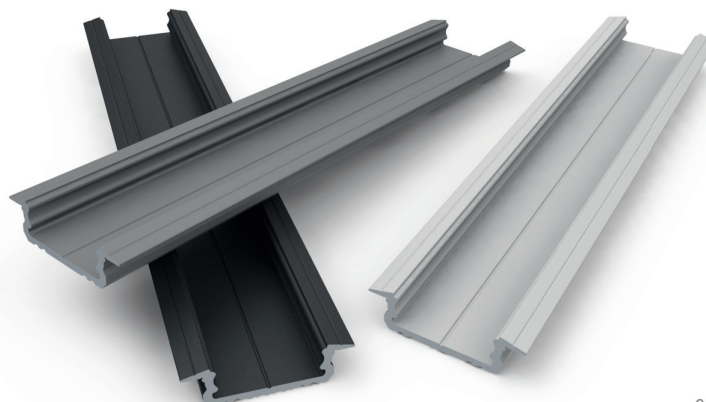

SERIES PROFILE

AL12-GLG1-xxxx

xxxx - means available lengths 1000, 2020, 3000, 4150

AVAILABLE COLOURS: **SILVER, WHITE, BLACK**

MATERIAL: **ALUMINIUM**

APPLICATION: **GROOVE, RECESSED TILES**

LED STRIP WIDTH: **UP TO 12 MM**

LENGTHS

PRIMARY: **2020MM**

ADDITIONALLY: **1000MM, 3000MM, 4150MM**