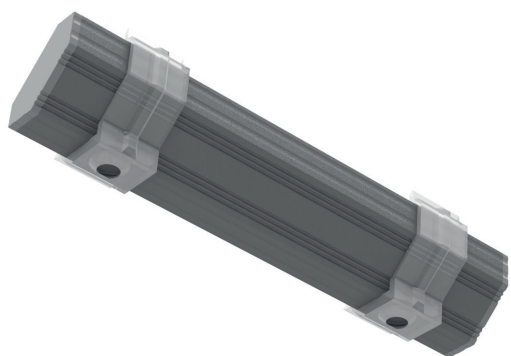

EVEN MORE LIGHT

The innovative way we have developed of mounting the diffuser ensures maximum use of the space inside the profile. Thanks to this, we have minimised the diffraction phenomenon, leaving the light with significantly more space

*MAX 3H/DAY | **MAX 6H/DAY

APPLICATION

led profiles

AL12-GLS-MB03-M

AL12-GLS-MB01-P

AL12-GLC-MB02-P

SUGGESTED BRACKETS QUANTITY

Alu lenght	Min q-ty
1m lenght	Min. 2pcs
2m lenght	Min. 3pcs
3m lenght	Min. 3pcs