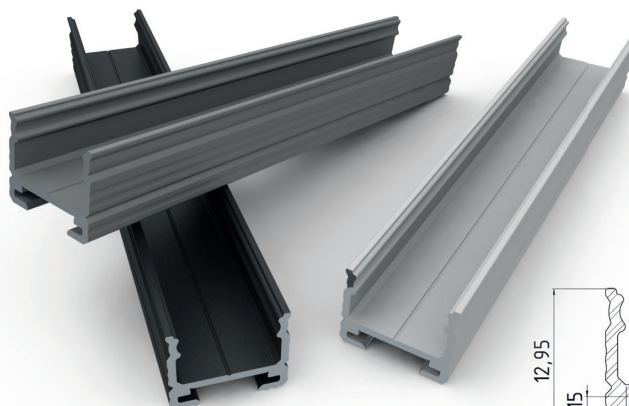

AVAILABLE COLOURS: **SILVER, WHITE, BLACK**

MATERIAL: **ALUMINIUM**

APPLICATION: **FOR METAL STORE SHELVES**

SURFACE

LED STRIP WIDTH: **UP TO 12 MM**

LENGTHS

PRIMARY: **2020MM**

ADDITIONALLY: **1000MM, 3000MM, 4150MM**