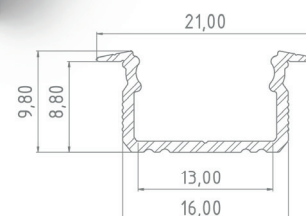

SERIES PROFILE

AL12-GLG2-xxxx

xxxx - means available lengths 1000, 2020, 3000, 4150

AVAILABLE COLOURS: **SILVER, WHITE, BLACK**

MATERIAL: **ALUMINIUM**

APPLICATION: **GROOVE, RECESSED TILES**

LED STRIP WIDTH: **UP TO 12 MM**

LENGTHS

PRIMARY: **2020MM**

ADDITIONALLY: **1000MM, 3000MM, 4150MM**

SERIES PROFILE

AL12-GLG3-xxxx

xxxx - means available lengths 1000, 2020, 3000, 4150

AVAILABLE COLOURS: **SILVER, WHITE, BLACK**

MATERIAL: **ALUMINIUM**