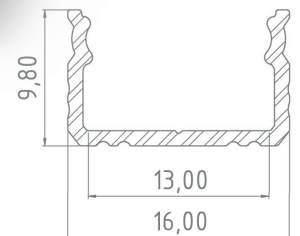

LENGTHS

PRIMARY: **2020MM**

ADDITIONALLY: **1000MM, 3000MM, 4150MM**

SERIES PROFILE

AL12-GLS2-xxxx

xxxx - means available lengths 1000, 2020, 3000, 4150

AVAILABLE COLOURS: **SILVER, WHITE, BLACK**

MATERIAL: **ALUMINIUM**

APPLICATION: **SURFACE TILES**

LED STRIP WIDTH: **UP TO 12 MM**

LENGTHS

PRIMARY: **2020MM**

ADDITIONALLY: **1000MM, 3000MM, 4150MM**

SERIES PROFILE

AL12-GLS3-xxxx

xxxx - means available lengths 1000, 2020, 3000, 4150