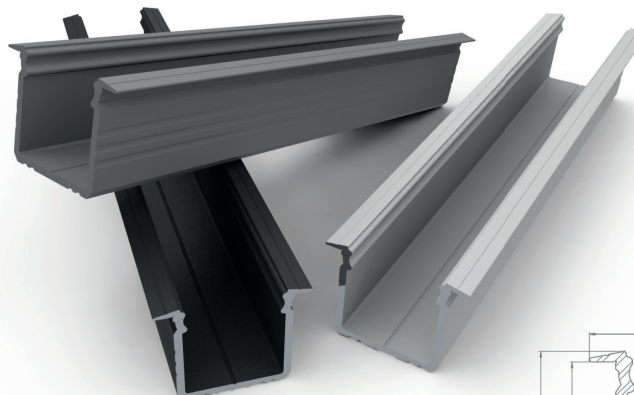

AL12-GLG3-xxxx

xxxx - means available lengths 1000, 2020, 3000, 4150

AVAILABLE COLOURS: **SILVER, WHITE, BLACK**

MATERIAL: **ALUMINIUM**

APPLICATION: **GROOVE, RECESSED TILES**

LED STRIP WIDTH: **UP TO 12 MM**

LENGTHS

PRIMARY: **2020MM**

ADDITIONALLY: **1000MM, 3000MM, 4150MM**