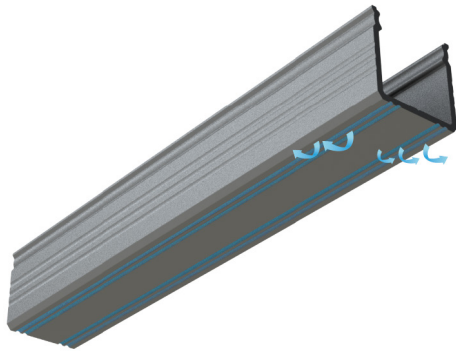

HEAT DISSIPATION

The ribbed base provides much more efficient heat dissipation than in traditional profiles.

PAINT

In addition to anodized profiles (silver, inox stainless steel, black), in the case of wholesale orders, it is possible to order powder coated profiles in any color from the RAL palette.

EVEN MORE LIGHT

The innovative way we have developed of mounting the diffuser ensures maximum use of the space inside the profile. Thanks to this, we have minimised the diffraction phenomenon, leaving the light with significantly more space