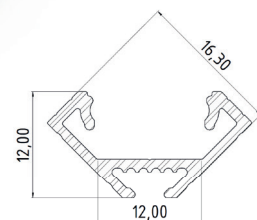

SERIES PROFILE

AL12-GLC1-xxxx

xxxx - means available lengths 1000, 2020, 3000, 4150

AVAILABLE COLOURS: **SILVER, WHITE, BLACK**

MATERIAL: **ALUMINIUM**

APPLICATION: **STANDARD CORNER**

LED STRIP WIDTH: **UP TO 12 MM**

LENGTHS

PRIMARY: **2020MM**

ADDITIONALLY: **1000MM, 3000MM, 4150MM**

SERIES PROFILE

AL12-GLC2-xxxx

xxxx - means available lengths 1000, 2020, 3000, 4150

AVAILABLE COLOURS: **SILVER, WHITE, BLACK**

MATERIAL: **ALUMINIUM**

APPLICATION: **STANDARD CORNER**

LED STRIP WIDTH: **UP TO 12 MM**

LENGTHS

PRIMARY: **2020MM**

ADDITIONALLY: **1000MM, 3000MM, 4150MM**

SERIES PROFILE

AL12-GLM-xxxx

xxxx - means available lengths 1000, 2020, 3000, 4150