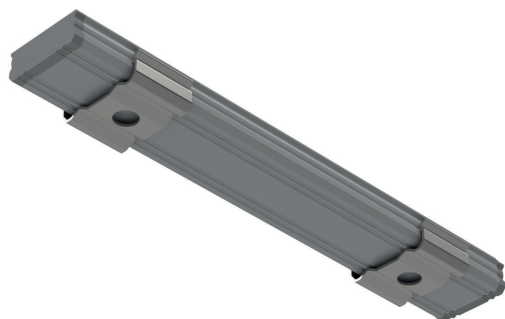

APPLICATION

led profiles

AL12-GLS-MB03-M