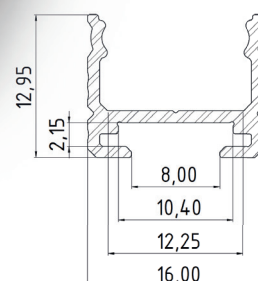

SERIES PROFILE

AL12-GLC1-xxxx

xxxx - means available lengths 1000, 2020, 3000, 4150

AVAILABLE COLOURS: **SILVER, WHITE, BLACK**

MATERIAL: **ALUMINIUM**

APPLICATION: **STANDARD CORNER**

LED STRIP WIDTH: **UP TO 12 MM**

LENGTHS

PRIMARY: **2020MM**

ADDITIONALLY: **1000MM, 3000MM, 4150MM**

SERIES PROFILE

AL12-GLC2-xxxx

xxxx - means available lengths 1000, 2020, 3000, 4150

AVAILABLE COLOURS: **SILVER, WHITE, BLACK**

MATERIAL: **ALUMINIUM**

APPLICATION: **STANDARD CORNER**

LED STRIP WIDTH: **UP TO 12 MM**

LENGTHS

PRIMARY: **2020MM**

ADDITIONALLY: **1000MM, 3000MM, 4150MM**

SERIES PROFILE

AL12-GLM-xxxx

xxxx - means available lengths 1000, 2020, 3000, 4150

AVAILABLE COLOURS: **SILVER, WHITE, BLACK**

MATERIAL: **ALUMINIUM**

APPLICATION: **FOR METAL STORE SHELVES**

SURFACE

LED STRIP WIDTH: **UP TO 12 MM**

LENGTHS

PRIMARY: **2020MM**

ADDITIONALLY: **1000MM, 3000MM, 4150MM**