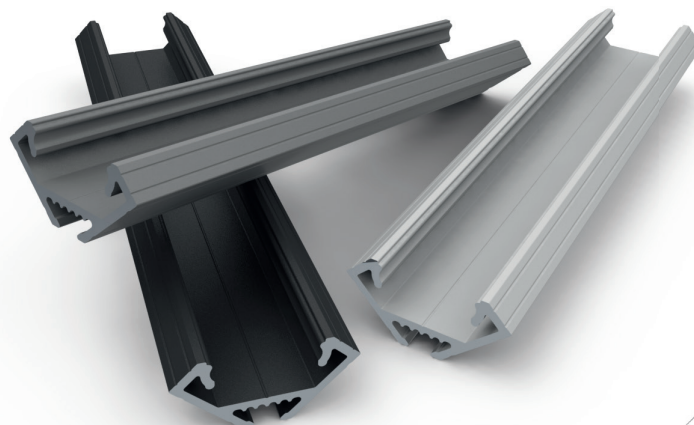

AL12-GLC2-xxxx

xxxx - means available lengths 1000, 2020, 3000, 4150

AVAILABLE COLOURS: **SILVER, WHITE, BLACK**

MATERIAL: **ALUMINIUM**

APPLICATION: **STANDARD CORNER**

LED STRIP WIDTH: **UP TO 12 MM**

LENGTHS

PRIMARY: **2020MM**

ADDITIONALLY: **1000MM, 3000MM, 4150MM**