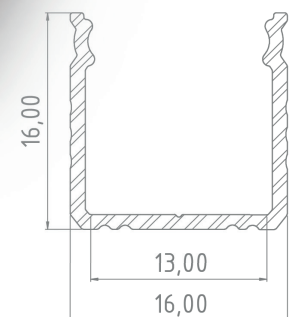

AL12-GLS3-xxxx

xxxx - means available lengths 1000, 2020, 3000, 4150

AVAILABLE COLOURS: **SILVER, WHITE, BLACK**

MATERIAL: **ALUMINIUM**

APPLICATION: **SURFACE TILES**

LED STRIP WIDTH: **UP TO 12 MM**

LENGTHS

PRIMARY: **2020MM**

ADDITIONALLY: **1000MM, 3000MM, 4150MM**