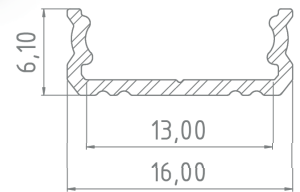

SERIES PROFILE

AL12-GLS1-xxxx

xxxx - means available lengths 1000, 2020, 3000, 4150

AVAILABLE COLOURS: **SILVER, WHITE, BLACK**

MATERIAL: **ALUMINIUM**

APPLICATION: **SURFACE TILES**

LED STRIP WIDTH: **UP TO 12 MM**

LENGTHS

PRIMARY: **2020MM**

ADDITIONALLY: **1000MM, 3000MM, 4150MM**

SERIES PROFILE

AL12-GLS2-xxxx

xxxx - means available lengths 1000, 2020, 3000, 4150

AVAILABLE COLOURS: **SILVER, WHITE, BLACK**

MATERIAL: **ALUMINIUM**