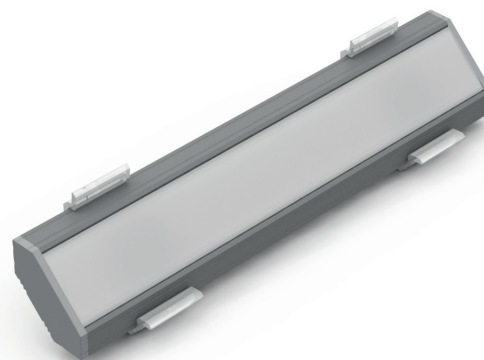

EVEN MORE LIGHT

The innovative way we have developed of mounting the diffuser ensures maximum use of the space inside the profile. Thanks to this, we have minimised the diffraction phenomenon, leaving the light with significantly more space

*MAX 3H/DAY | **MAX 6H/DAY

APPLICATION

led profiles

AL12-GLS-MB03-M

AL12-GLS-MB01-P

AL12-GLC-MB02-P

SUGGESTED BRACKETS QUANTITY

Alu lenght	Min q-ty
1m lenght	Min. 2pcs
2m lenght	Min. 3pcs
3m lenght	Min. 3pcs