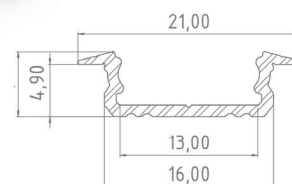

SERIES PROFILE

AL12-GLG1-xxxx

xxxx - means available lengths 1000, 2020, 3000, 4150

AVAILABLE COLOURS: **SILVER, WHITE, BLACK**

MATERIAL: **ALUMINIUM**

APPLICATION: **GROOVE, RECESSED TILES**

LED STRIP WIDTH: **UP TO 12 MM**

LENGTHS

PRIMARY: **2020MM**

ADDITIONALLY: **1000MM, 3000MM, 4150MM**