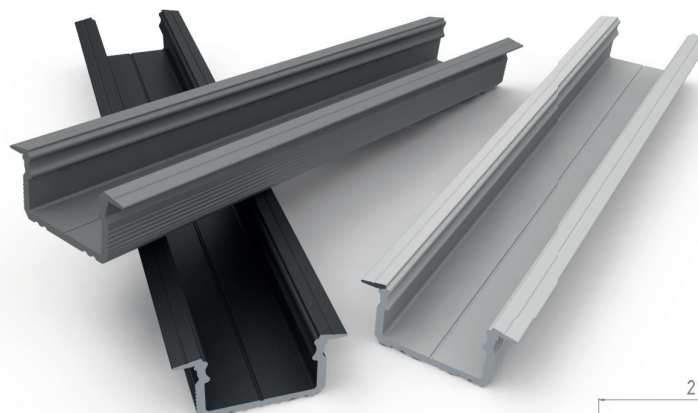

AL12-GLG2-xxxx

xxxx - means available lengths 1000, 2020, 3000, 4150

AVAILABLE COLOURS: **SILVER, WHITE, BLACK**

MATERIAL: **ALUMINIUM**

APPLICATION: **GROOVE, RECESSED TILES**

LED STRIP WIDTH: **UP TO 12 MM**

LENGTHS

PRIMARY: **2020MM**

ADDITIONALLY: **1000MM, 3000MM, 4150MM**