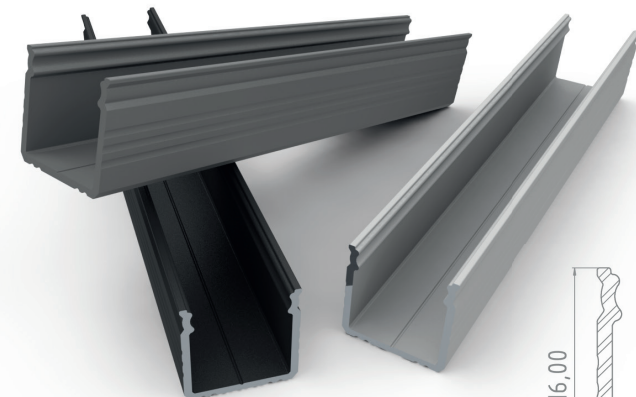

AL12-GLS3-xxxx

xxxx - means available lengths 1000, 2020, 3000, 4150

AVAILABLE COLOURS: **SILVER, WHITE, BLACK**

MATERIAL: **ALUMINIUM**

APPLICATION: **SURFACE TILES**

LED STRIP WIDTH: **UP TO 12 MM**

LENGTHS

PRIMARY: **2020MM**

ADDITIONALLY: **1000MM, 3000MM, 4150MM**