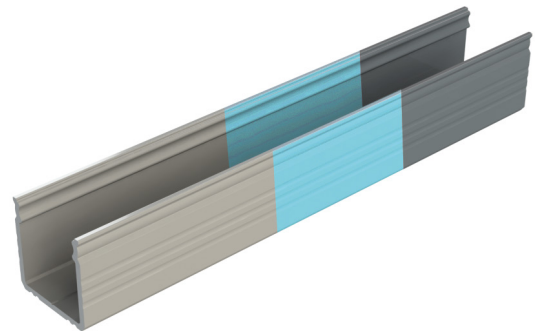

HEAT DISSIPATION

The ribbed base provides much more efficient heat dissipation than in traditional profiles.

PAINT

In addition to anodized profiles (silver, inox stainless steel, black), in the case of wholesale orders, it is possible to order powder coated profiles in any color from the RAL palette.

EVEN MORE LIGHT

The innovative way we have developed of mounting the diffuser ensures maximum use of the space inside the profile. Thanks to this, we have minimised the diffraction phenomenon, leaving the light with significantly more space