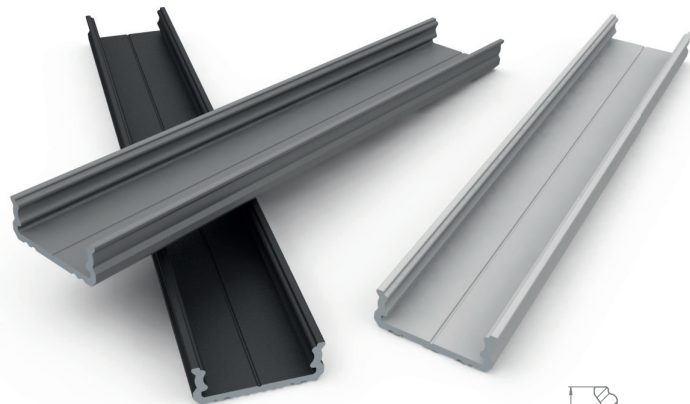

EVEN MORE LIGHT

The innovative way we have developed of mounting the diffuser ensures maximum use of the space inside the profile. Thanks to this, we have minimised the diffraction phenomenon, leaving the light with significantly more space

SERIES PROFILE

AL12-GLS1-xxxx

xxxx - means available lengths 1000, 2020, 3000, 4150

AVAILABLE COLOURS: **SILVER, WHITE, BLACK**

MATERIAL: **ALUMINIUM**

APPLICATION: **SURFACE TILES**

LED STRIP WIDTH: **UP TO 12 MM**

LENGTHS

PRIMARY: **2020MM**

ADDITIONALLY: **1000MM, 3000MM, 4150MM**

SERIES PROFILE

AL12-GLS2-xxxx

xxxx - means available lengths 1000, 2020, 3000, 4150

AVAILABLE COLOURS: **SILVER, WHITE, BLACK**

MATERIAL: **ALUMINIUM**