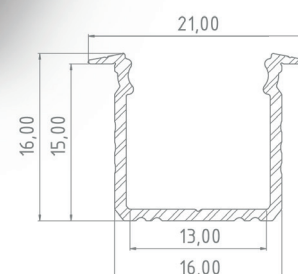

LENGTHS

PRIMARY: **2020MM**

ADDITIONALLY: **1000MM, 3000MM, 4150MM**

SERIES PROFILE

AL12-GLG3-xxxx

xxxx - means available lengths 1000, 2020, 3000, 4150

AVAILABLE COLOURS: **SILVER, WHITE, BLACK**

MATERIAL: **ALUMINIUM**

APPLICATION: **GROOVE, RECESSED TILES**

LED STRIP WIDTH: **UP TO 12 MM**

LENGTHS

PRIMARY: **2020MM**

ADDITIONALLY: **1000MM, 3000MM, 4150MM**

Application and accessories

for led profiles

FOR AL12-GLG SERIES