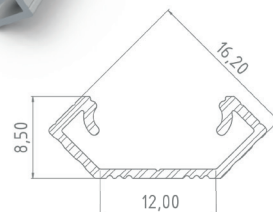

***SET10** - for max 10 profile GLG Series (10x end caps with hole + 10x full end caps)

****SET50** - for max 50 profile GLG Series (50x end caps with hole + 50x full end caps)

CORNER PROFILE / SURFACE PROFILE FOR METAL SHELVES

SERIES PROFILE

AL12-GLC1-xxxx

xxxx - means available lengths 1000, 2020, 3000, 4150

AVAILABLE COLOURS: **SILVER, WHITE, BLACK**

MATERIAL: **ALUMINIUM**

APPLICATION: **STANDARD CORNER**

LED STRIP WIDTH: **UP TO 12 MM**

LENGTHS

PRIMARY: **2020MM**

ADDITIONALLY: **1000MM, 3000MM, 4150MM**

SERIES PROFILE

AL12-GLC2-xxxx

xxxx - means available lengths 1000, 2020, 3000, 4150

AVAILABLE COLOURS: **SILVER, WHITE, BLACK**

MATERIAL: **ALUMINIUM**