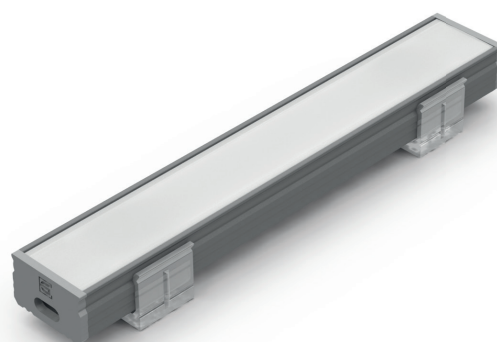

EVEN MORE LIGHT

The innovative way we have developed of mounting the diffuser ensures maximum use of the space inside the profile. Thanks to this, we have minimised the diffraction phenomenon, leaving the light with significantly more space

*MAX 3H/DAY | **MAX 6H/DAY

APPLICATION

led profiles

AL12-GLS-MB03-M

AL12-GLS-MB01-P

AL12-GLC-MB02-P

SUGGESTED BRACKETS QUANTITY

Alu lenght	Min q-ty
1m lenght	Min. 2pcs
2m lenght	Min. 3pcs
3m lenght	Min. 3pcs