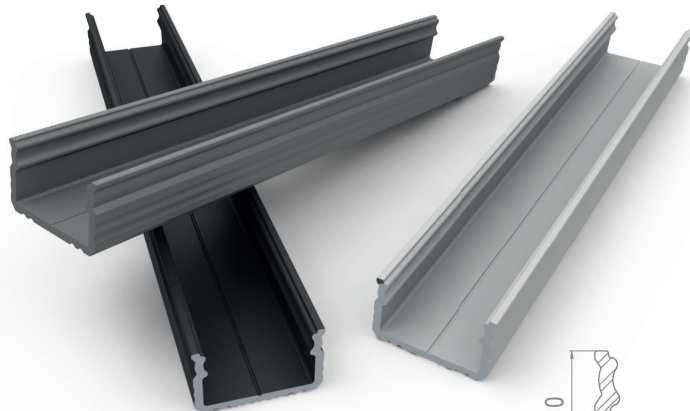

AL12-GLS2-xxxx

xxxx - means available lengths 1000, 2020, 3000, 4150

AVAILABLE COLOURS: **SILVER, WHITE, BLACK**

MATERIAL: **ALUMINIUM**

APPLICATION: **SURFACE TILES**

LED STRIP WIDTH: **UP TO 12 MM**

LENGTHS

PRIMARY: **2020MM**

ADDITIONALLY: **1000MM, 3000MM, 4150MM**